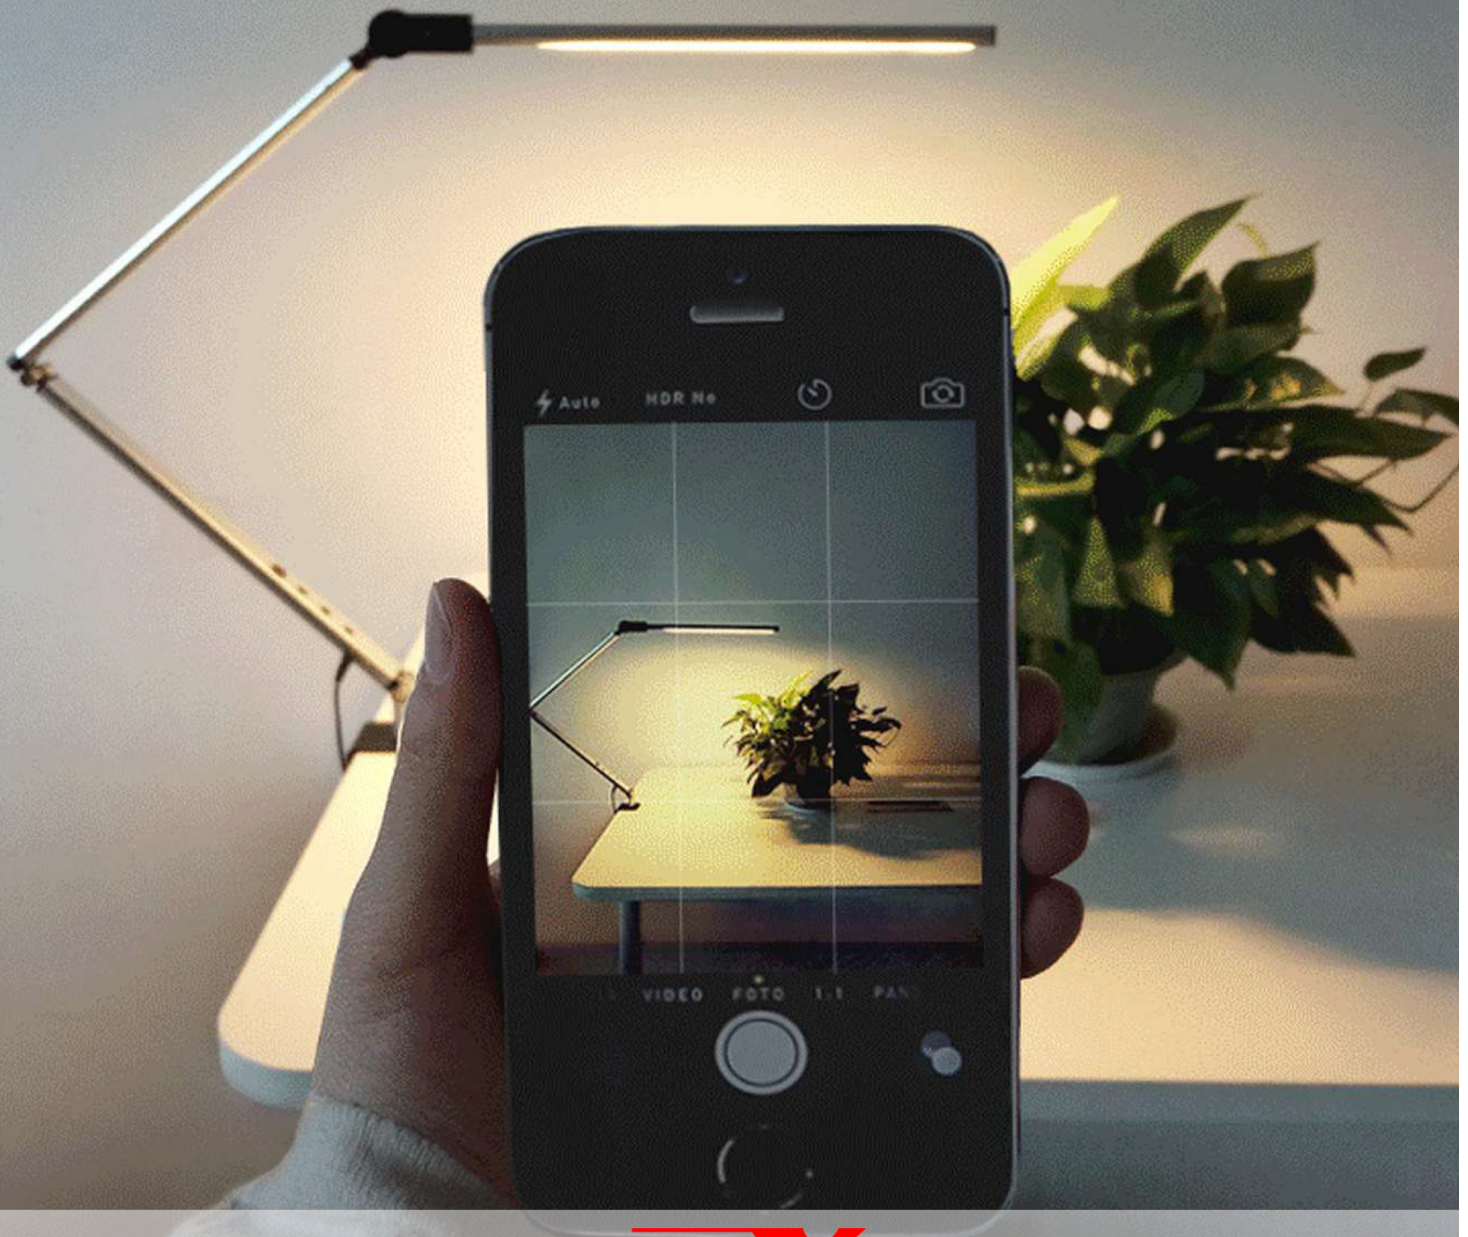

No stroboscopic

You won't get dizzy if you use your eyes for a long time

PDUeX

www.pduexperts.com