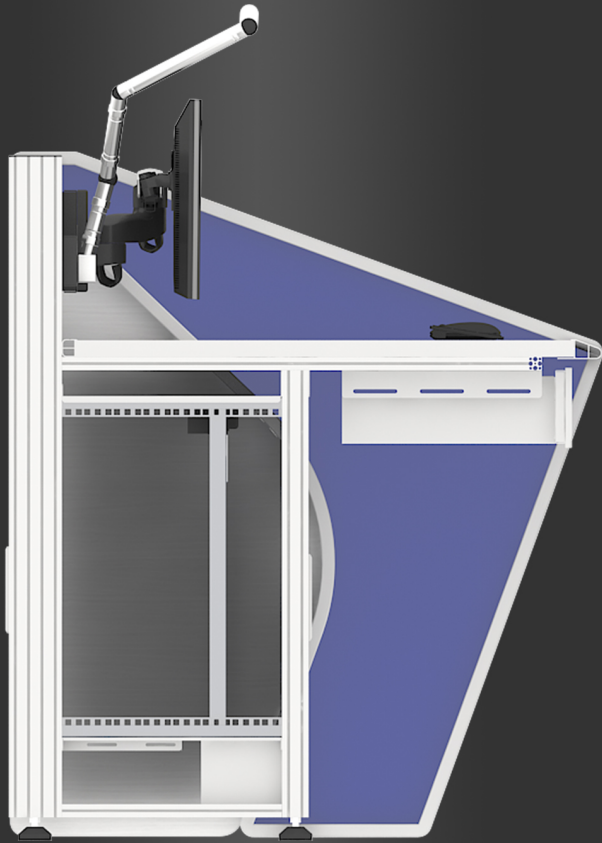

PDUeX

www.pduexperts.com